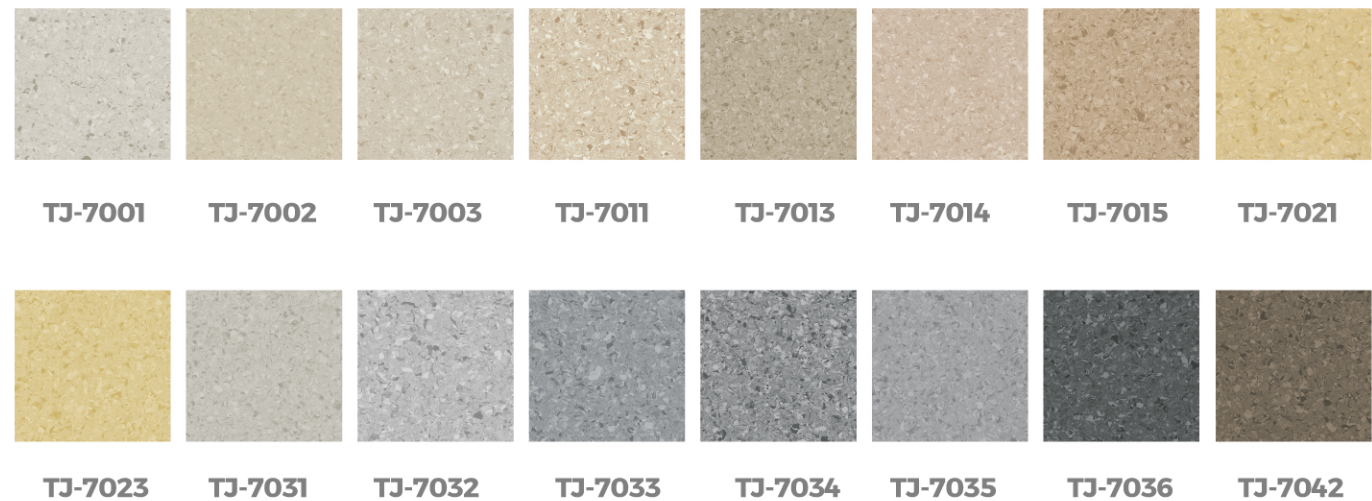

Homogeneous

Victoria

Unidirectional and transparent - high-end and elegant homogeneous transparent elastic flooring

- Preferred products with low maintenance costs while ensuring high quality and functionality.

Highlight Introduction

- Offering 32 color options, including 4 carefully selected colors
 - Contains patterns with low contrast and high contrast
 - Easy to clean and maintain
 - Good product lifecycle cost
- Provide multiple solutions, including design and functional requirements