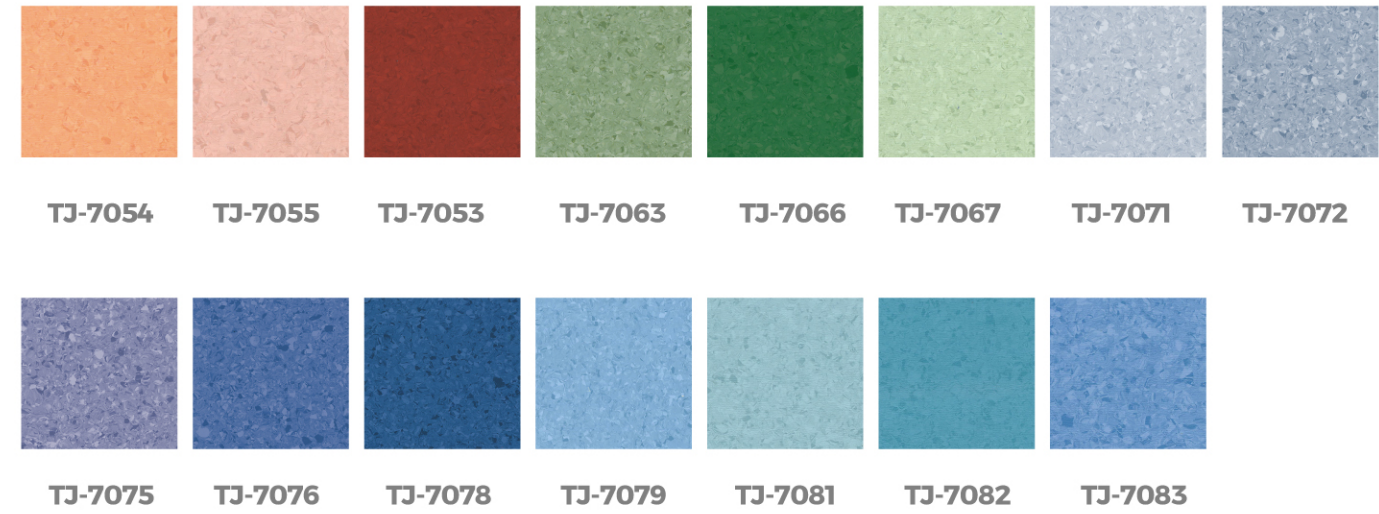

Homogeneous

Victoria

Unidirectional and transparent - high-end and elegant homogeneous transparent elastic flooring

- Preferred products with low maintenance costs while ensuring high quality and functionality.

Highlight Introduction

1. Offering 32 color options, including 4 carefully selected colors
   - Contains patterns with low contrast and high contrast
   - Easy to clean and maintain
   - Good product lifecycle cost
2. Provide multiple solutions, including design and functional requirements